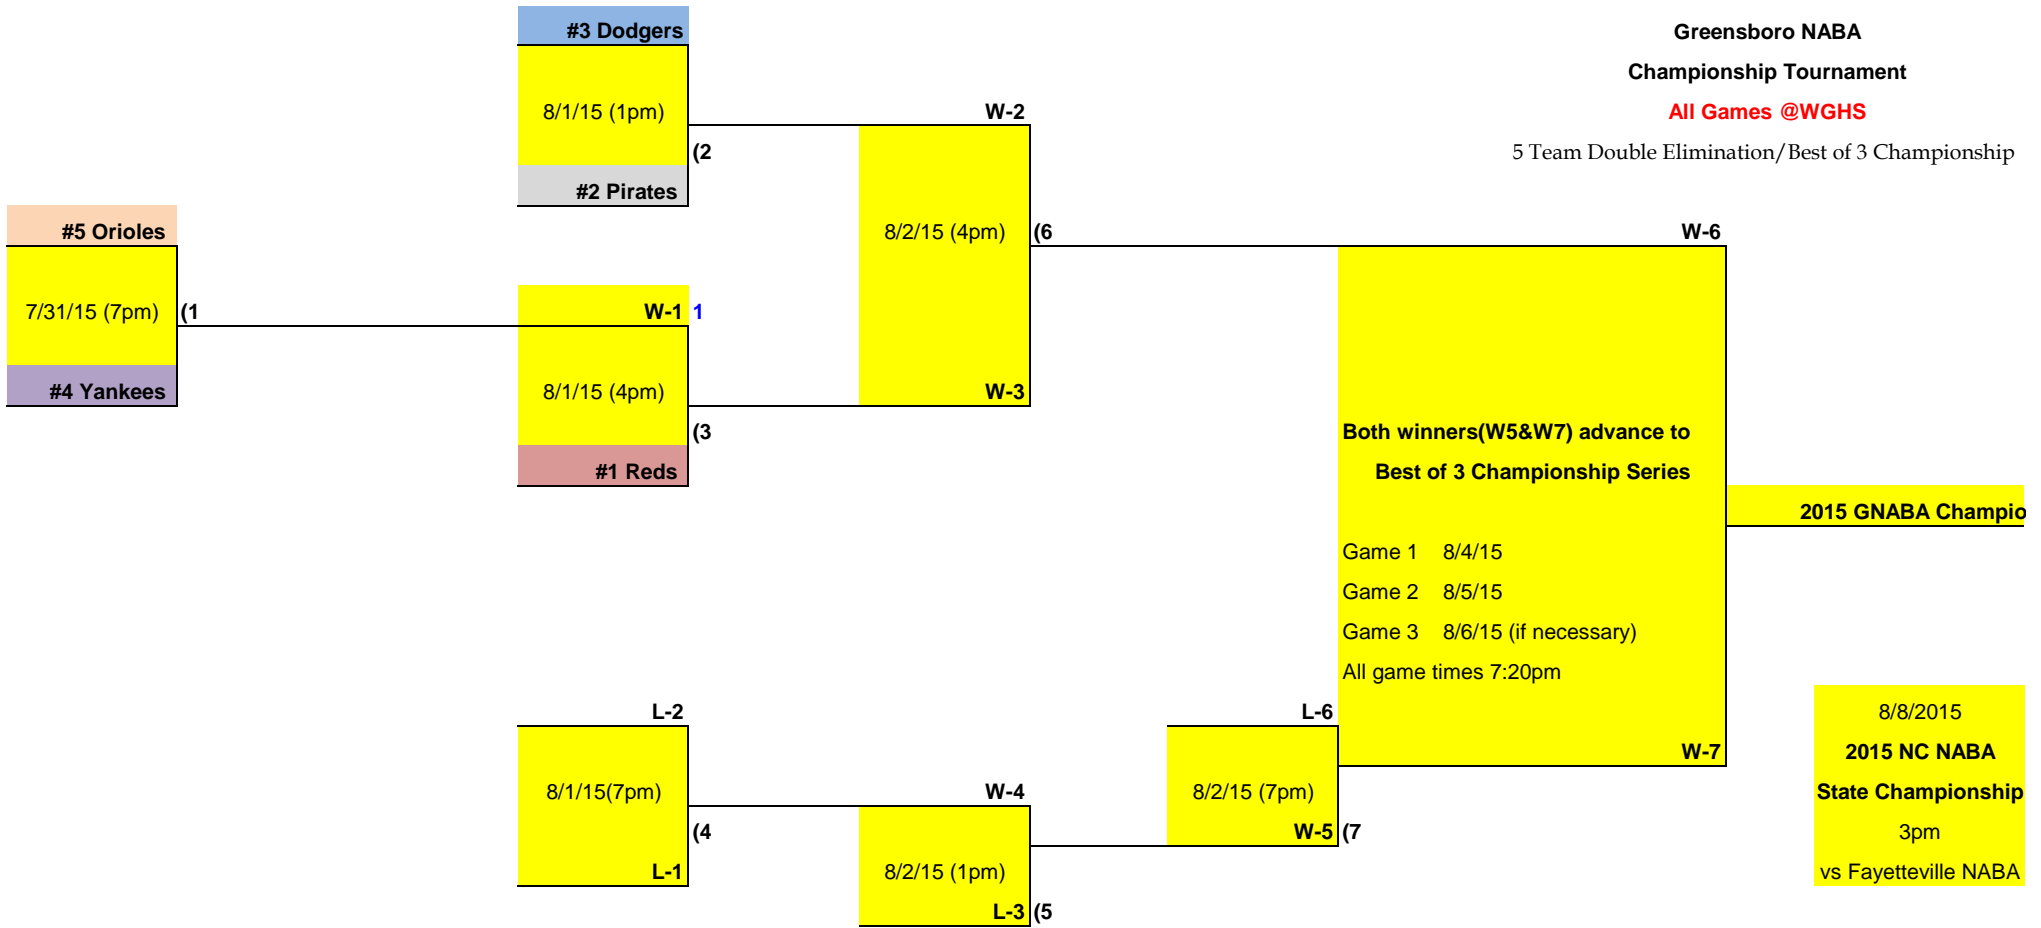

2015 Greensboro NABA Championship Tournament

*Higher Seed is Home Team