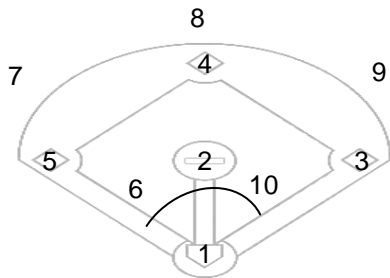

#	Players name	POS	1	2	3	4	5	6	7	8	9	10	11	#	SUBS	ING	TIME OUTS			
																	HM	ING	VS	
	sub																T	1st	T	
																	B		B	
	sub																T	2nd	T	
																	B		B	
	sub														ABSENT		T	3rd	T	
																	B		B	
	sub																T	4th	T	
																	B		B	
	sub																T	5th	T	
															SICK / BENCHED		B		B	
	sub																T	6th	T	
																	B		B	
	sub																T	7th	T	
																	B		B	
	sub														PROTEST		T	8th	T	
															TMIE	BY WHOM	INNING	B		B
	sub																T	9th	T	
																	B		B	
	sub																T	10th	T	
																	B		B	
	sub																T	11th	T	
																	B		B	
	sub																T	12th	T	
																	B		B	

SUMMARY																			
SCOREKEEPER			B3S - Bunt on 3rd strike fuol				F - Fly out				OI - Offensive Interference								
UMPIRE-IN-CHIEF			BB - Base on balls				G - Ground ball				PHR - Pitcher high release								
FIRST BASE UMPIRE			BD - Ball in dugout				HBW - Hit below the waist				PL - Pitcher stepped on line								
THIRD BASE UMPIRE			BF - Ball over the fence				HR - Homerun				PNS - Pitcher did not set								
			BLK - Blocked Ball				IW - Intentional walk				RS - Right Short Line Violation								
			CC - Catcher Inside the Circle				K - Strike out				SC - Stepped on the circle								
			CFF - Caught Fly Foul				LS - Left Short Line Violation				SP - Stepped on the plate								
			CV-Catcher in the Line of Vision				OB - Defensive Obstruction												