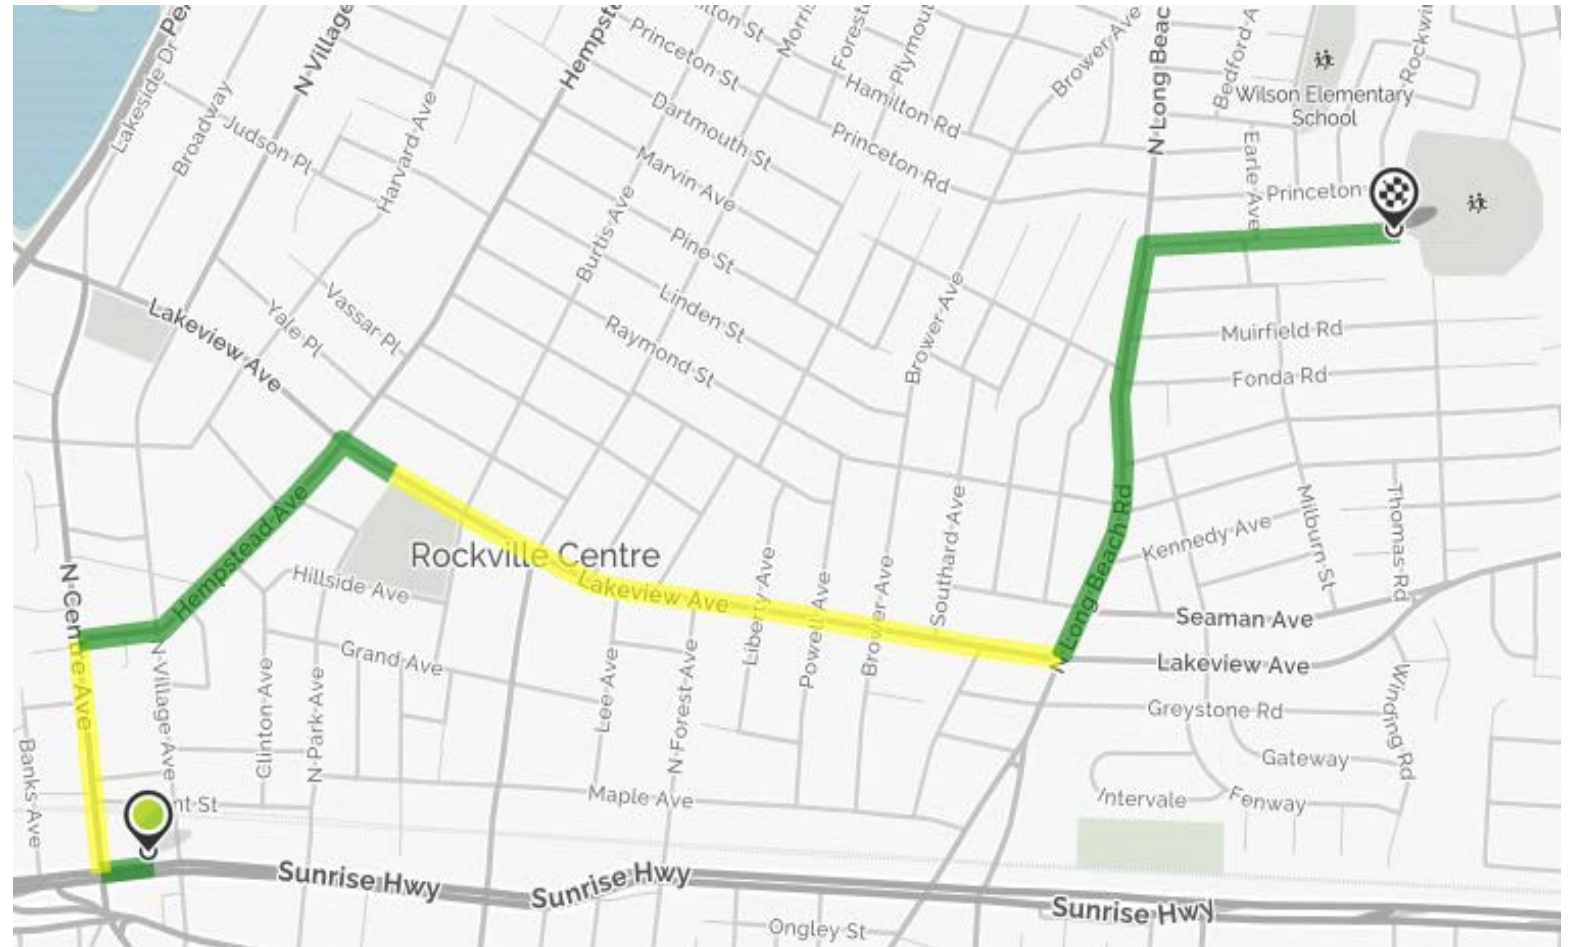

Wednesday April 19 Maps

South Side High School is the only public high school in the town of Rockville Centre, New York. South Side serves grades 9 through 12 and boasts a variety of academic, extra-curricular and athletic programs, including the International Baccalaureate (IB) Curriculum in junior and senior years. As of the 2014-15 school year, the school had an enrollment of 1,092 students. The school's name reflects its status as the first high school on Long Island's south shore, east of Jamaica.