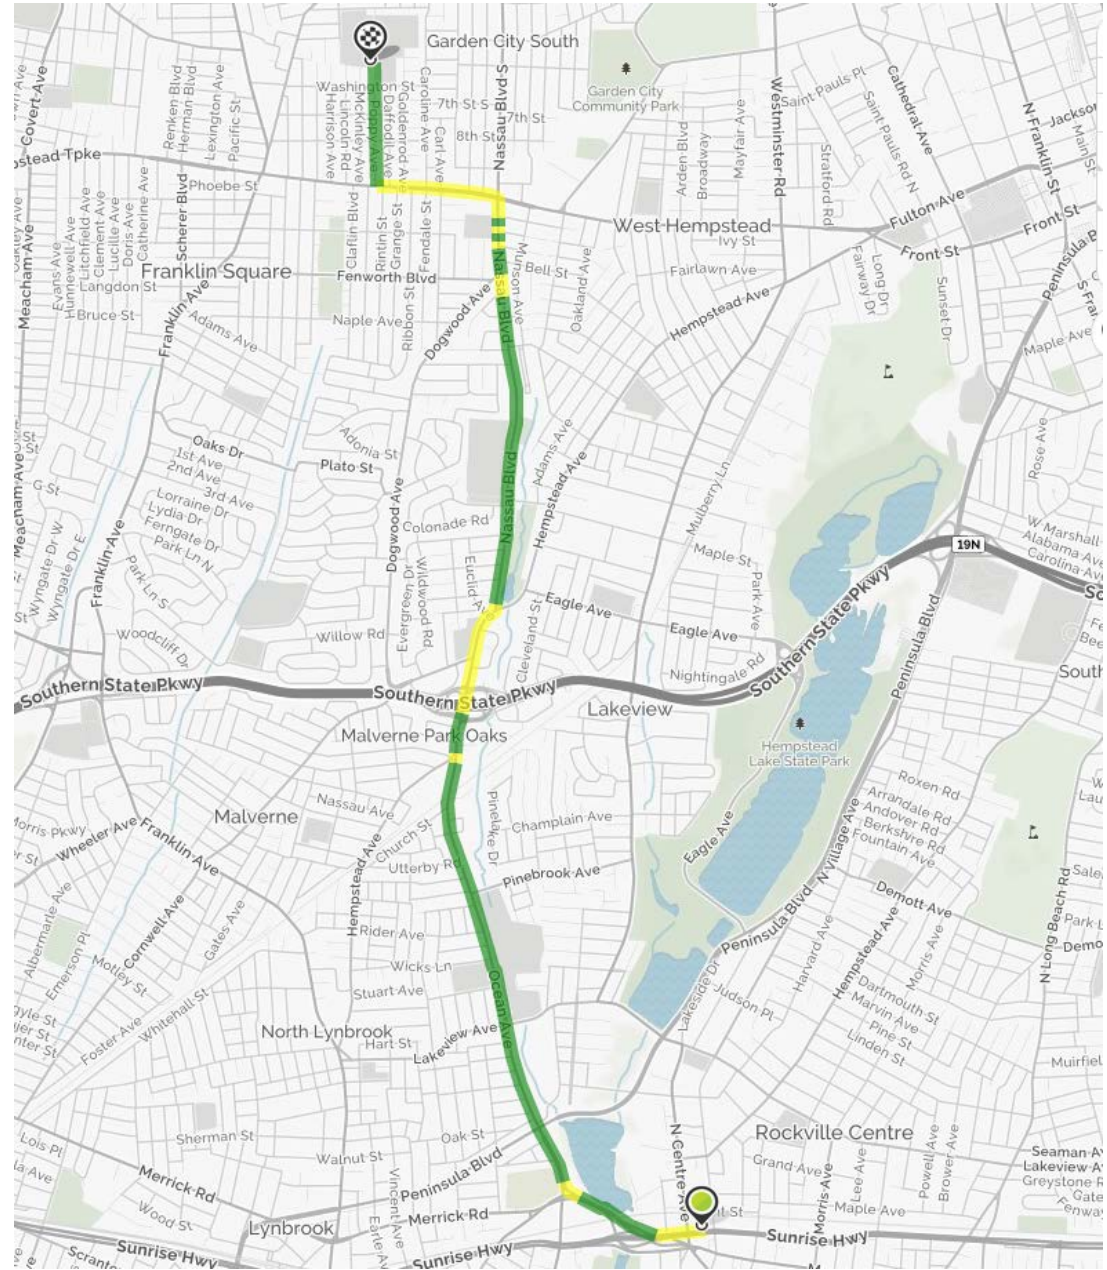

Thursday April 20 Maps

H. Frank Carey High School is a public high school located in Franklin Square, New York serving students in the seventh through twelfth grades from the towns of Franklin Square, Garden City South, West Hempstead, and Elmont. As of the 2014-15 school year, the school had an enrollment of 1,634 students