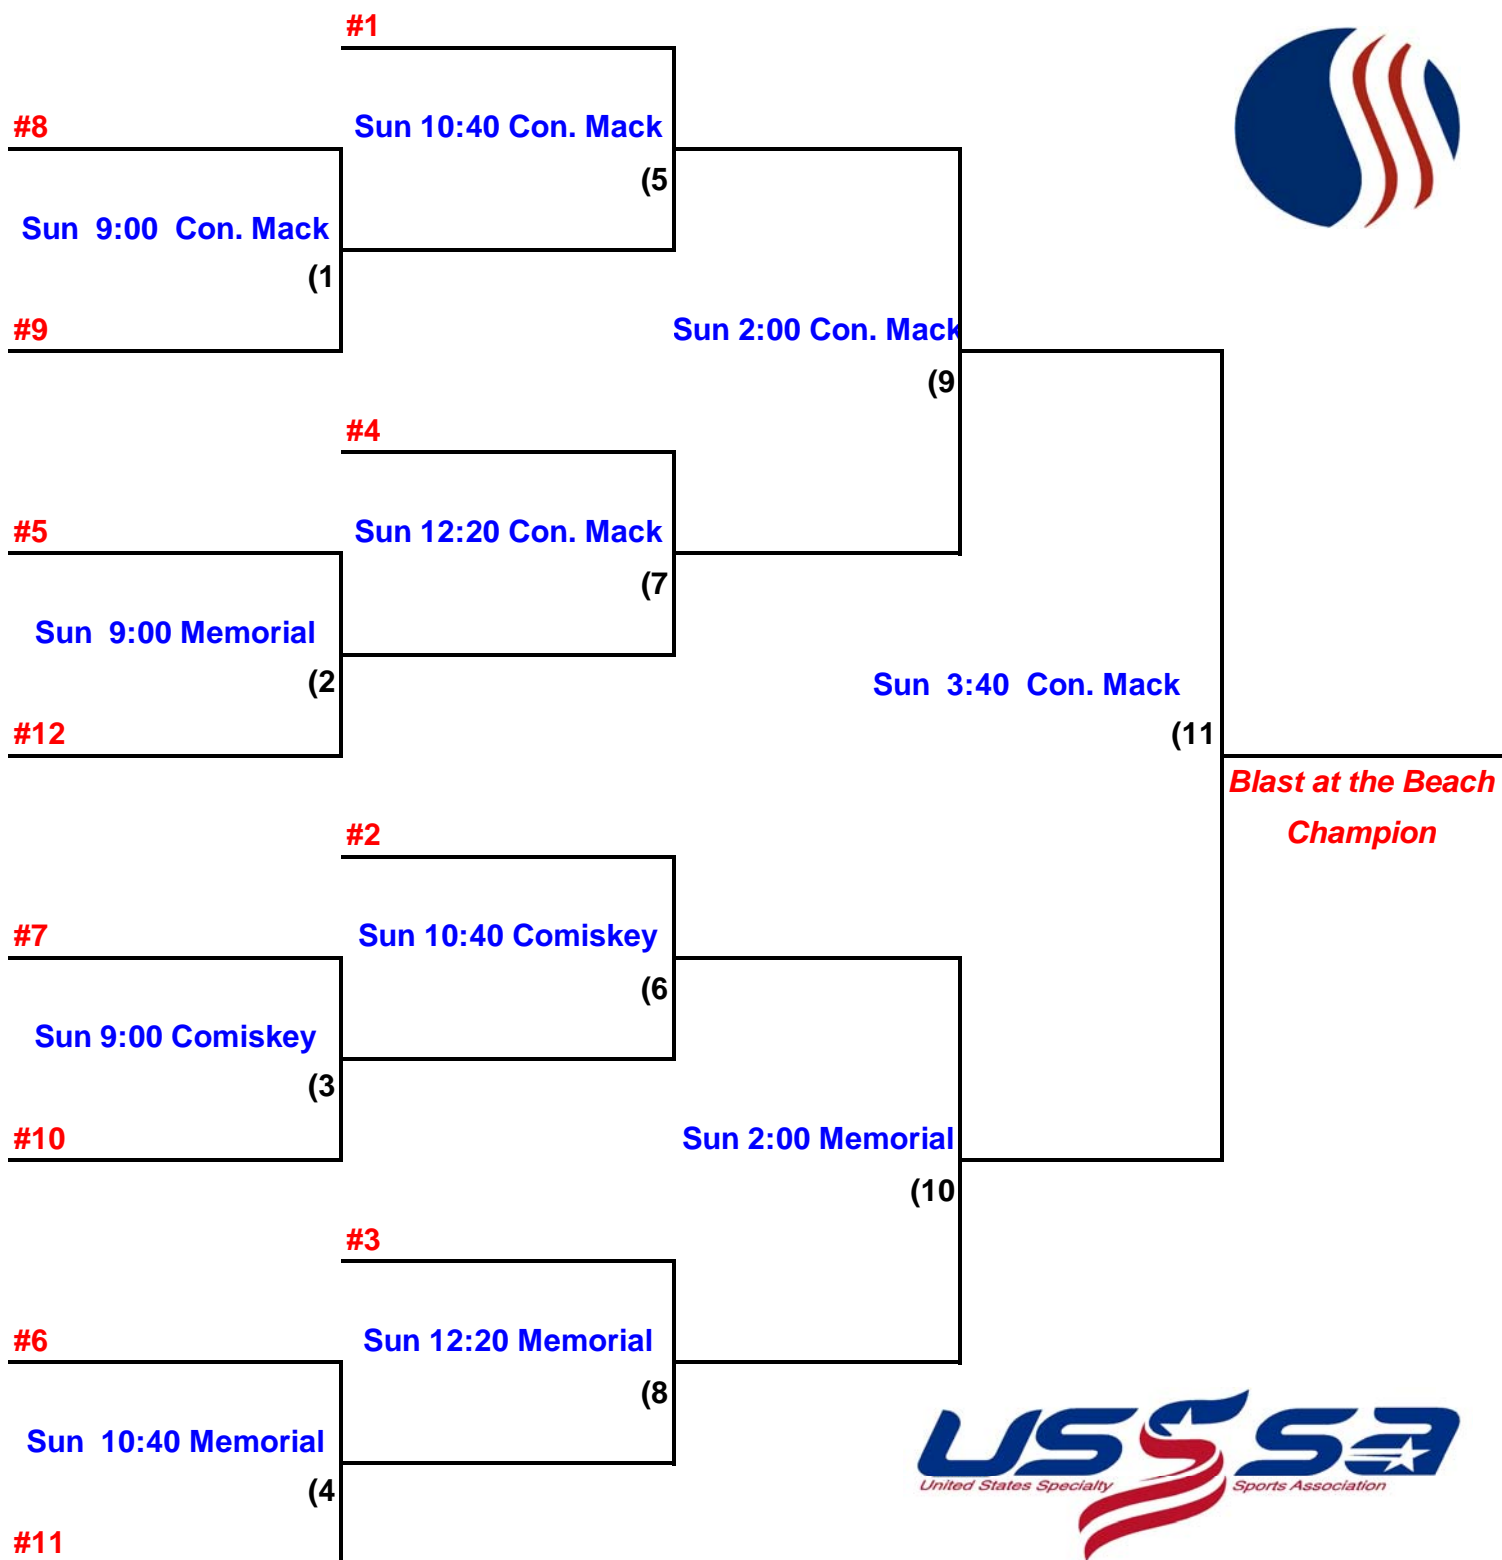

2014 USSSA Ocean City Blast at the Beach

Pyle Center - Roxana, Delaware

12 & Under Championship Play - Sunday, June 15

Top 12 Teams from Pool Play Qualify for Championship Play