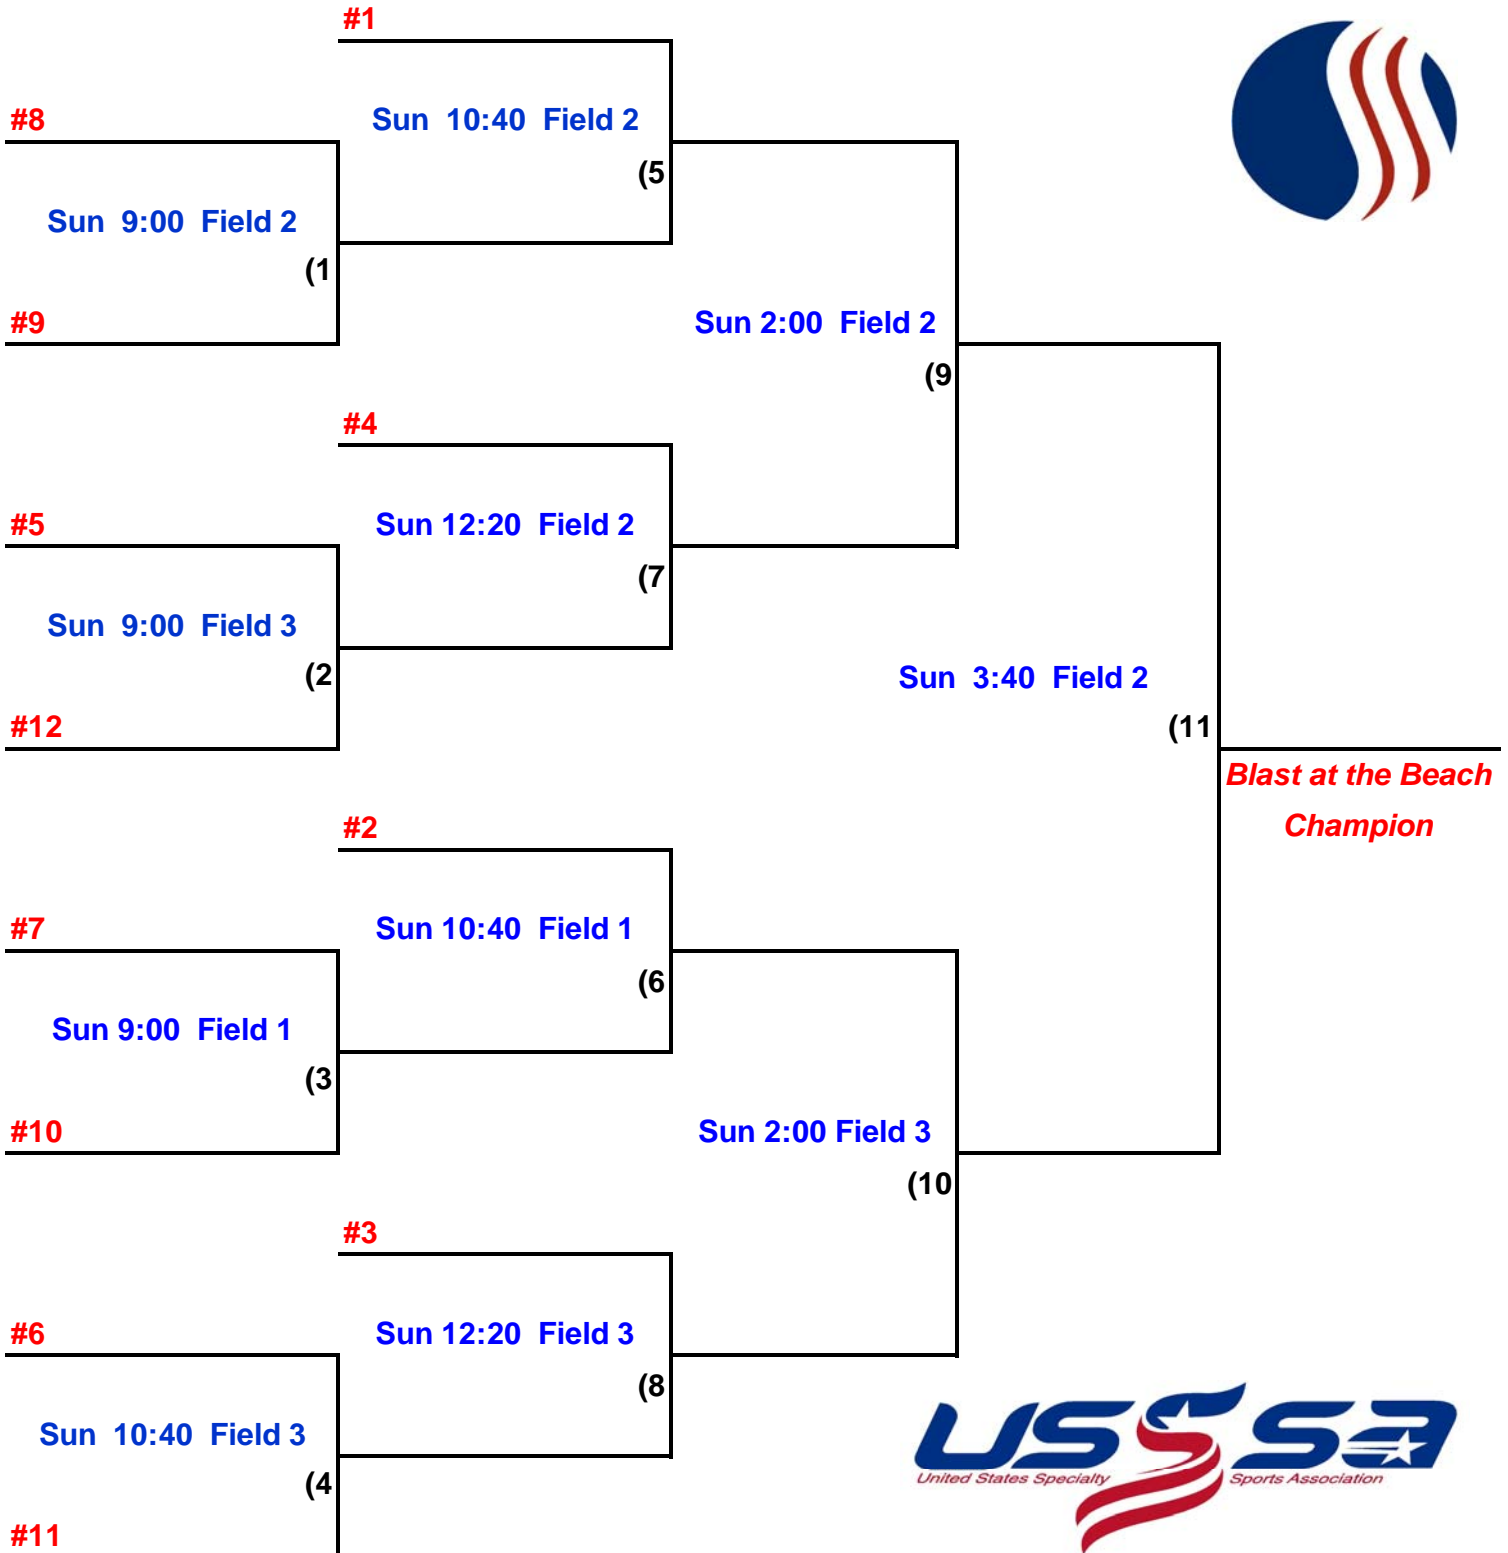

2014 USSSA Ocean City Blast at the Beach

Northside Park - Ocean City, Maryland

16 & Under Championship Play - Sunday, June 15

Top 12 Teams from Pool Play Qualify for Championship Play