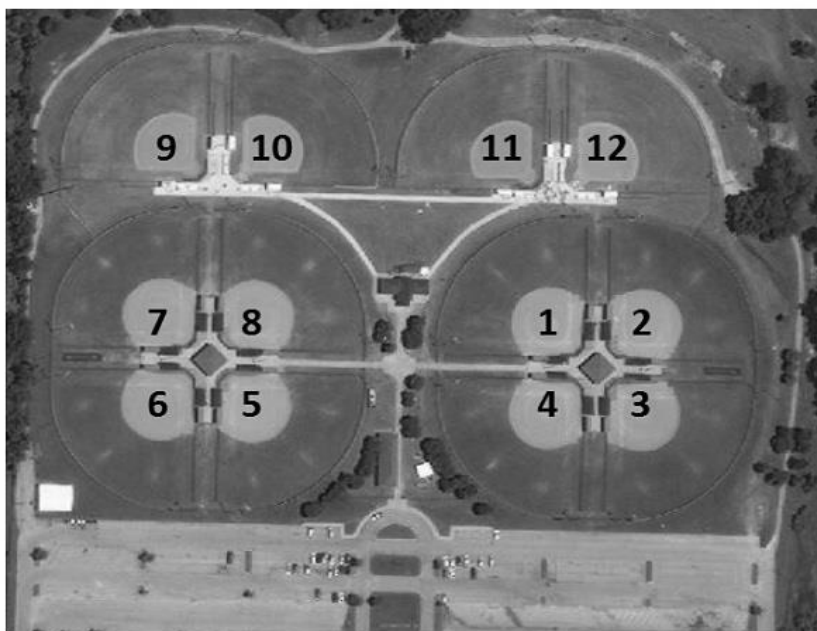

POOL - H

H1	14U- OK - Tulsa Elite '00 (Jacks)
H2	14U- TX - Firecrackers-DFW
H3	14U- TN - Germantown Red Devils
H4	14U- TX - Angels Fastpitch 14U
H5	14U- KS - Wichita Mustangs
H6	14U- TX - Texas Glory Y2K
H7	14U- TX - Team Mizuno Impulse 14U
H8	14U- TN - Tennessee Lady Jaxx '99

DAY	TIME	FIELD	MATCHUP	SCORES
THU	4PM	F4	H1 VS. H2	
			F3 H3 VS. H4	
			F6 H5 VS. H6	
			F5 H7 VS. H8	
THU	6PM	F4	H1 VS. H3	
			F3 H2 VS. H4	
			F6 H5 VS. H7	
			F5 H6 VS. H8	
FRI	4PM	F4	H1 VS. H8	
			F3 H2 VS. H5	
			F6 H3 VS. H6	
			F5 H4 VS. H7	
FRI	8PM	F4	H1 VS. H5	
			F3 H2 VS. H6	
			F6 H3 VS. H7	
			F5 H4 VS. H8	
SAT	12PM	F4	H1 VS. H7	
			F3 H2 VS. H8	
			F6 H3 VS. H5	
			F5 H4 VS. H6	

POOL - I

I1	14U- OK - Tulsa Elite '99 (Diebold)
I2	14U- MO - Originals '99
I3	14U- MO - KC Monarchs '99
I4	14U- OK - Twisters 3N2
I5	14U- AR - Thunder Elite (Withers)
I6	14U- OK - Stealth '99
I7	14U- KS - Team Kansas (Waddell)
I8	14U- KS - Kansas Renegades

DAY	TIME	FIELD	MATCHUP	SCORES
THU	8PM	F4	I1 VS. I2	
			F3 I3 VS. I4	
			F6 I5 VS. I6	
			F5 I7 VS. I8	
FRI	12PM	F4	I1 VS. I3	
			F3 I2 VS. I4	
			F6 I5 VS. I7	
			F5 I6 VS. I8	
FRI	2PM	F4	I1 VS. I8	
			F3 I2 VS. I5	
			F6 I3 VS. I6	
			F5 I4 VS. I7	
FRI	6PM	F4	I1 VS. I5	
			F3 I2 VS. I6	
			F6 I3 VS. I7	
			F5 I4 VS. I8	
SAT	10AM	F4	I1 VS. I7	
			F3 I2 VS. I8	
			F6 I3 VS. I5	
			F5 I4 VS. I6	

PARK MAP

Arrowhead Park
300 East Washington - Broken Arrow, OK

MISC INFO

Twitter @TulsaElite Rain Line (918) 259-9437

Tournament Website
www.tulsaelitesports.com

Gate Fee
$5 Daily or $10 Weekend Pass
65 or older / 12 or under = Free

Tournament Director U.I.C.
Jeff Filali Jim Hillman
(918) 951-7142 (918) 770-6016

Host Hotel
*(VIP Hospitality for College Coaches
Nightly 10:30pm-Midnight)*
Embassy Suites - I44
3332 South 79th East Avenue
Tulsa, OK 74145

College Coach Meals
(Served Daily in Park Meeting Room)
Lunch - between 11:30am-1:30pm
Dinner - between 4:30pm-6:30pm