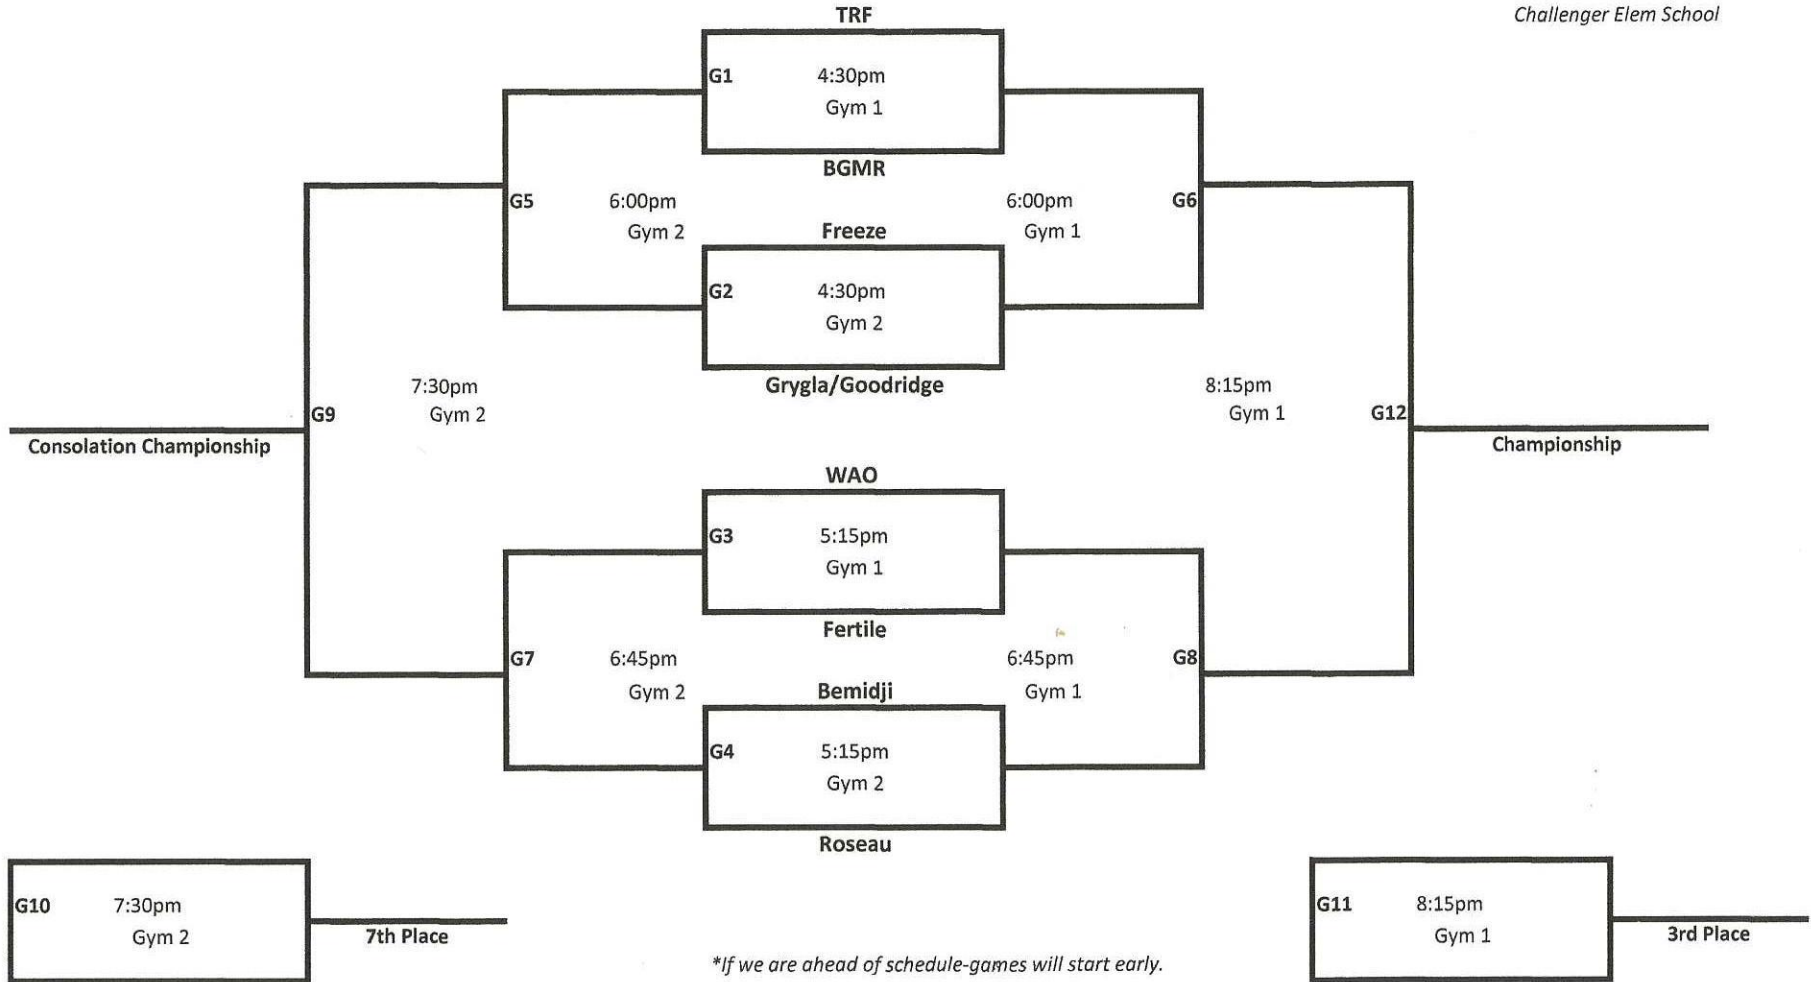

3rd Grade Girls

Friday Night
Challenger Elem School

**If we are ahead of schedule-games will start early.
You will get a 3 minute warm up prior to early start.*