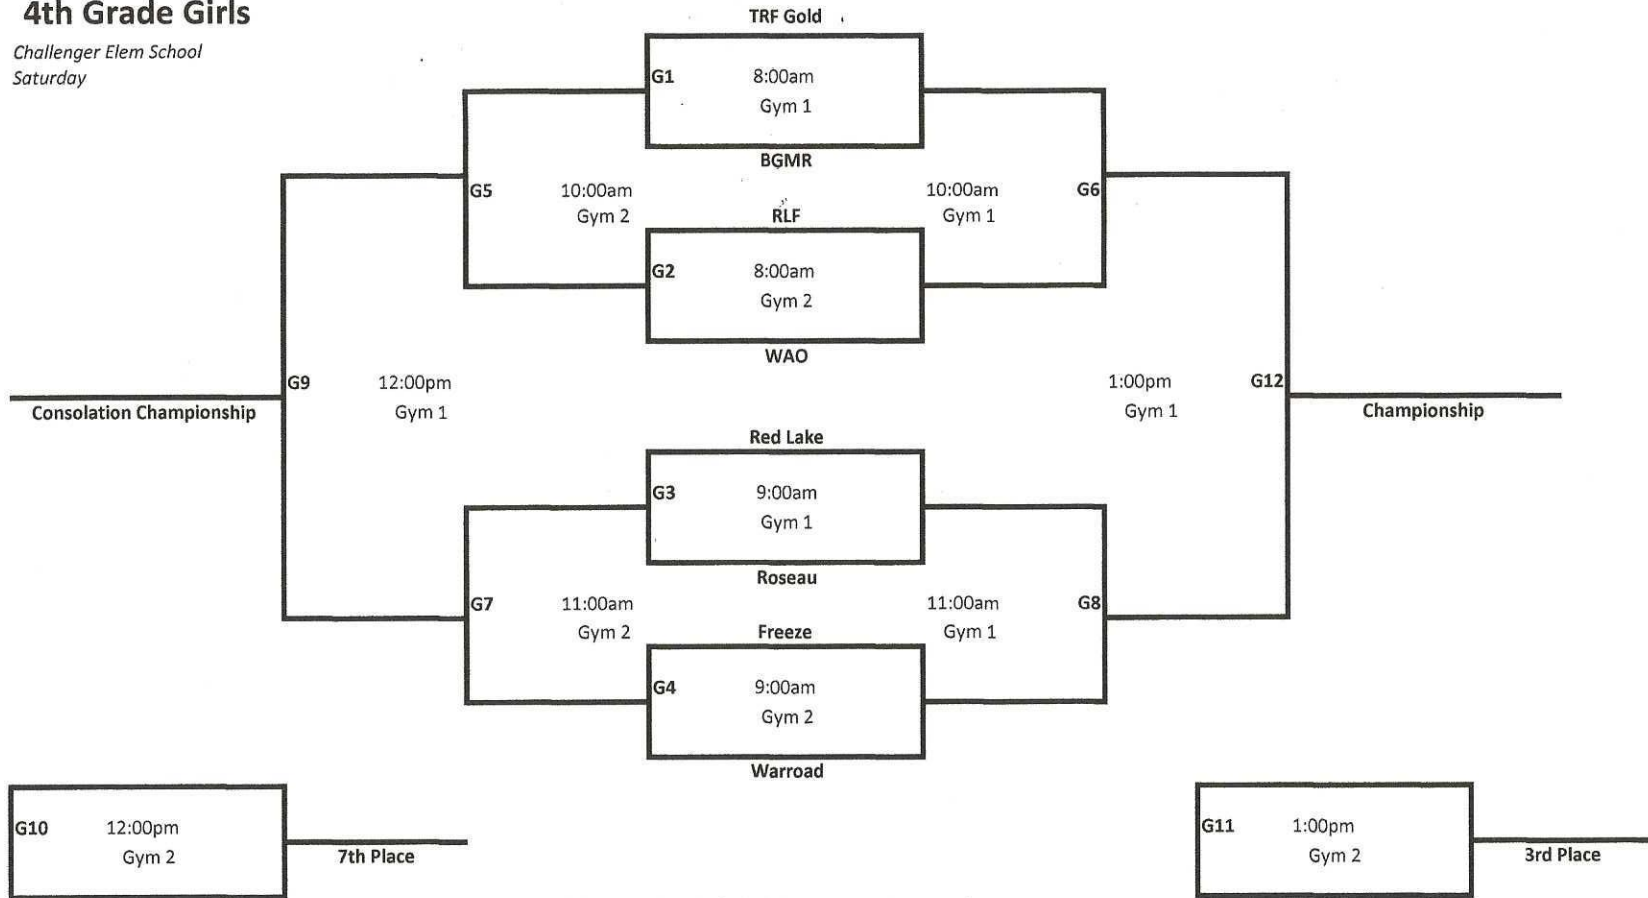

4th Grade Girls

Challenger Elem School
Saturday

**If we are ahead of schedule-games will start early.
You will get a 3 minute warm up prior to early start.*