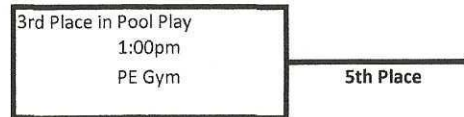

Gold Bracket

6th Grade Girls

Lincoln High School
Saturday

POOL A

POOL B

*If we are ahead of schedule-games will start early.
You will get a 3 minute warm up prior to early start.

Championship Round Criteria:

1. Win/Loss Record
2. Head to Head
3. Opponent Point Total (to stress defense: lower is better)
4. Coin Flip