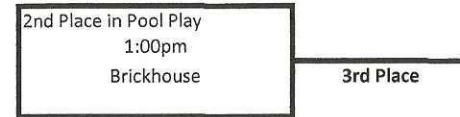

Gold Bracket

6th Grade Girls

Lincoln High School
Saturday

POOL A

POOL B

*If we are ahead of schedule-games will start early.
You will get a 3 minute warm up prior to early start.

Championship Round Criteria:

1. Win/Loss Record
2. Head to Head
3. Opponent Point Total (to stress defense: lower is better)
4. Coin Flip