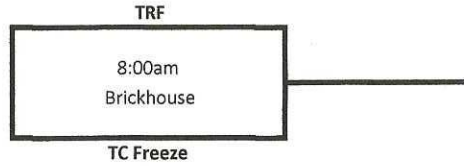

Gold Bracket

6th Grade Girls

Lincoln High School
Saturday

POOL A

POOL B

*If we are ahead of schedule-games will start early.
You will get a 3 minute warm up prior to early start.

Championship Round Criteria:

1. Win/Loss Record
2. Head to Head
3. Opponent Point Total (to stress defense: lower is better)
4. Coin Flip