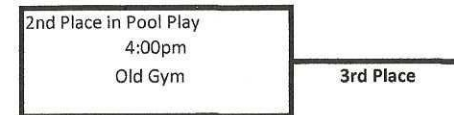

7th Grade Girls

Franklin Middle School

Sunday

POOL A

POOL B

**If we are ahead of schedule-games will start early.
You will get a 3 minute warm up prior to early start.*

Championship Round Criteria:

1. Win/Loss Record
2. Head to Head
3. Opponent Point Total (to stress defense: lower is better)
4. Coin Flip