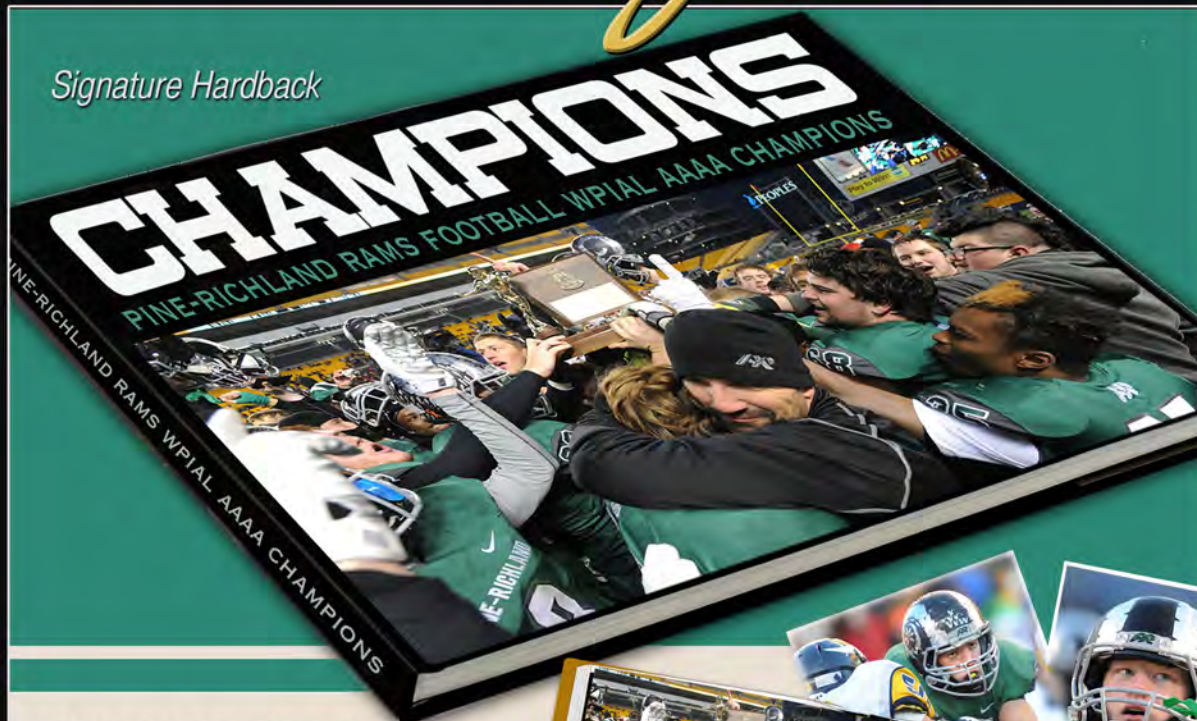

SIGNATURE BOOKS *by game* ON

Signature Hardback

Matte press paper features a soft texture with beautiful matte tones. Its hefty weight and premium quality printing is perfect for every occasion.