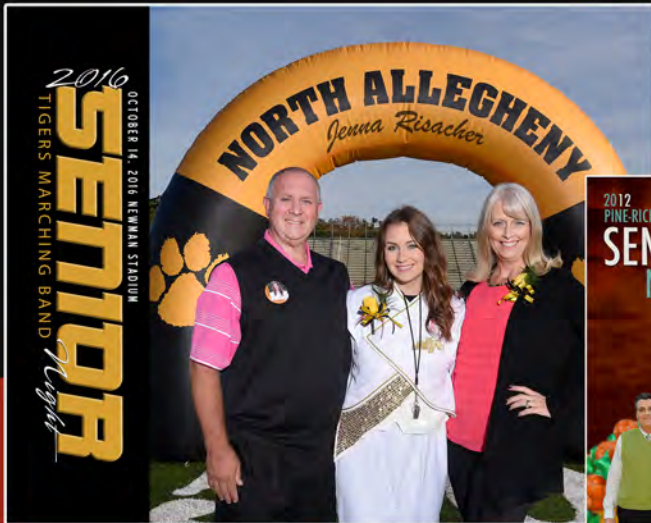

SENIOR NIGHT

Senior Night - let GameON make a lasting memory of your Senior as they make their way through the archway with you, a memory that you will treasure for a lifetime

PINE-RICHLAND RAMS

SENIOR REC NIGHT MEMORIES THAT LAST A LIFETIME

As Senior Night approaches, we'll work with your Senior Night Chairperson to make your event go effortlessly.

Custom Specialty Senior Rec Night