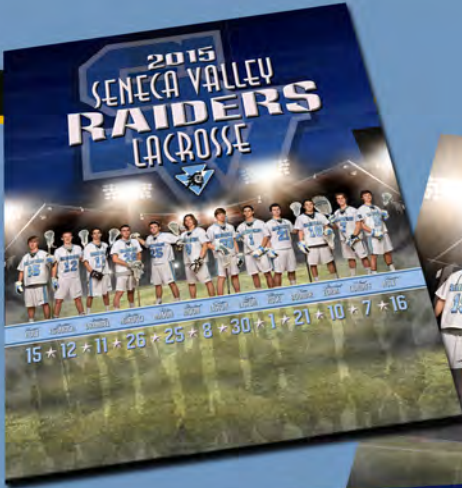

WHY GameON ... THE DIFFERENCE IS CLEAR

- *Program Covers
- *Senior Posters
- *Custom Designed Memory Mates
- *Sponsor Schedule Posters
- *Senior Banquet Gifts
- *Custom Designed Logos
- *Game Action
- *Custom Banners
- *Download our Catalog

From choosing your Photo Day background for your Custom Designed Memory Mates down to your button the designers at GameOn will work with you throughout the year ..... for us Photo Day is only the beginning.

Let's set a date call or email us - 412-837-2994 info@gameonphoto.com