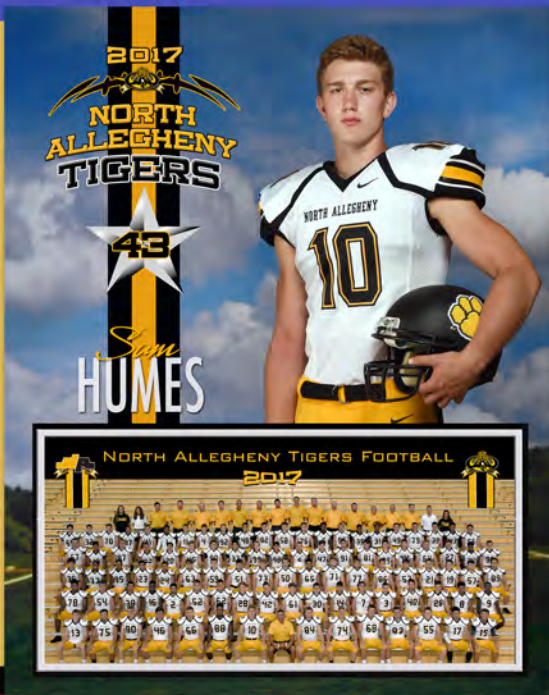

Let the designers at GameON build a one of a kind Custom Memory Mate for your team. There are no cookie cutter designs at GameOn our Memory Mate design is exclusive to your team. Our distinctive design includes your Custom Designed Logo by GameON.