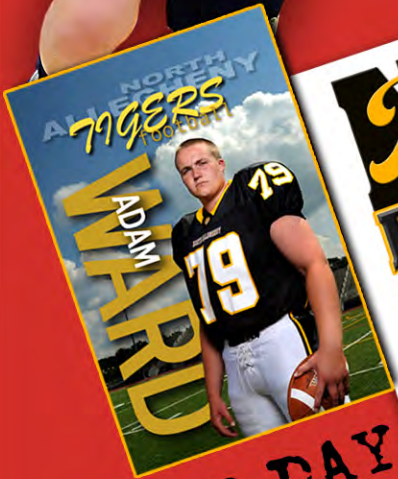

PRODUCT CATALOG

game ON

PHOTOGRAPHY