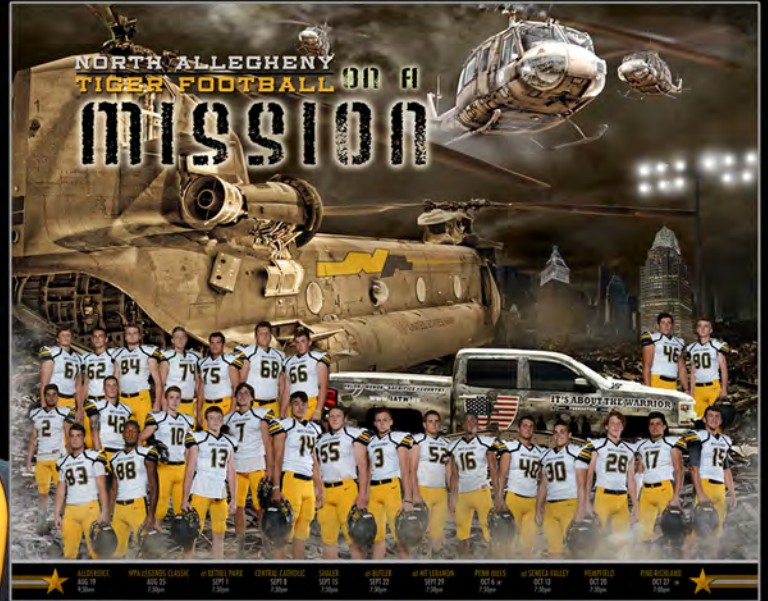

Work with the Designers at **GameON** and produce one of kind Senior posters, and banners that will set you apart. With over 80 years of combined experience, we have been on the fields and in the gymnasiums throughout the state and across the country.

We pride ourselves on delivering the highest quality photography and design work.

HOME	AWAY
SATURDAY AUGUST 17, 2013	vs PERRY TRADITIONAL 8:30am
FRIDAY AUGUST 23, 2013	vs PENN TRAFFORD 2:00pm
FRIDAY AUGUST 30, 2013	vs MT LEBANON 7:30pm
FRIDAY SEPTEMBER 6, 2013	vs FOX CHAPEL 7:30pm
FRIDAY SEPTEMBER 13, 2013	vs SENECA VALLEY 7:30pm
FRIDAY SEPTEMBER 20, 2013	vs PINE RICHLAND 7:30pm
FRIDAY SEPTEMBER 27, 2013	vs BUTLER 7:30pm
FRIDAY OCTOBER 4, 2013	vs GATEWAY 7:30pm
FRIDAY OCTOBER 11, 2013	vs CENTRAL CATHOLIC 7:30pm
FRIDAY OCTOBER 18, 2013	vs SMALLER 7:30pm
FRIDAY OCTOBER 25, 2013	vs NORTH HILLS 7:30pm

* HOMEcoming
* SENIOR NIGHT
* SCHEDULE SUBJECT TO CHANGE