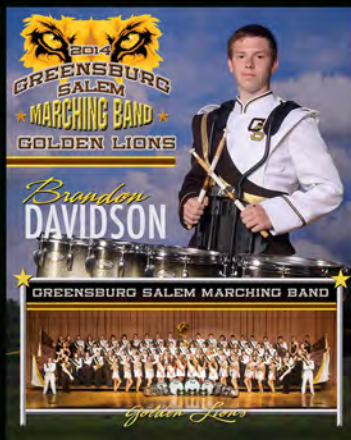

PACKAGE 3

1 8X10 PERSONALIZED MEMORY MATE - 2 5X7 - 1 4x6 - 8 WALLETS