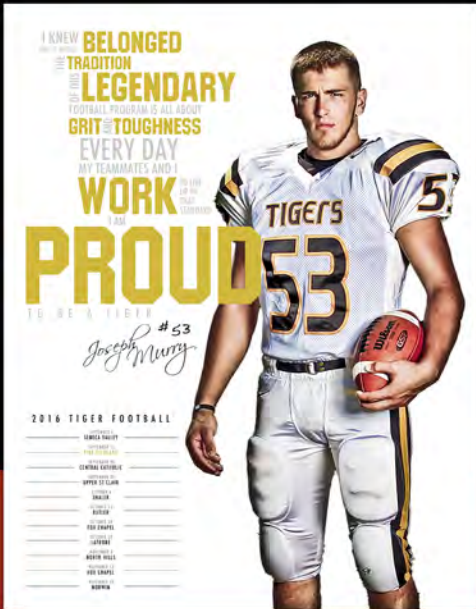

PHOTO DAY *We take care of everything*