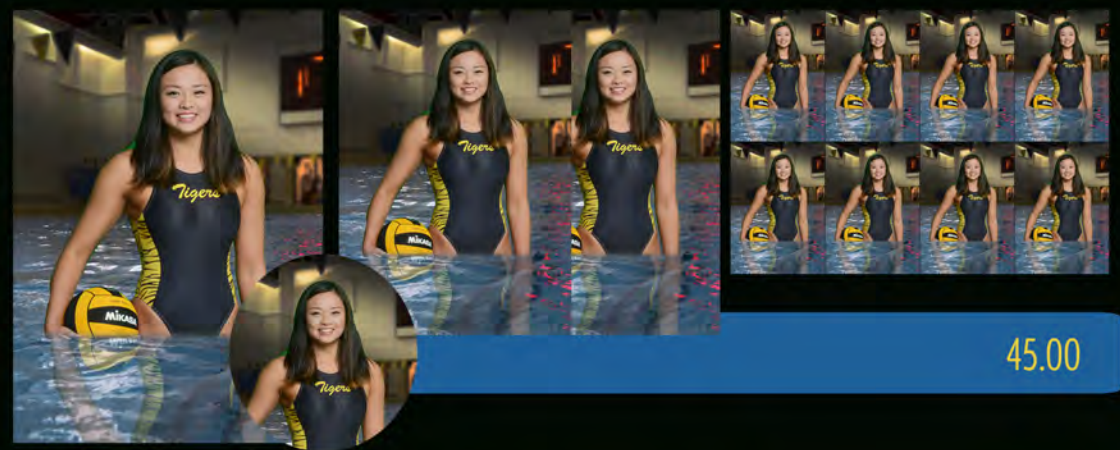

PACKAGE 2

1 8X10 PERSONALIZED MEMORY MATE - 1 8x10 - 2 5X7 INDIVIDUAL - 1 BUTTON - 8 WALLETS