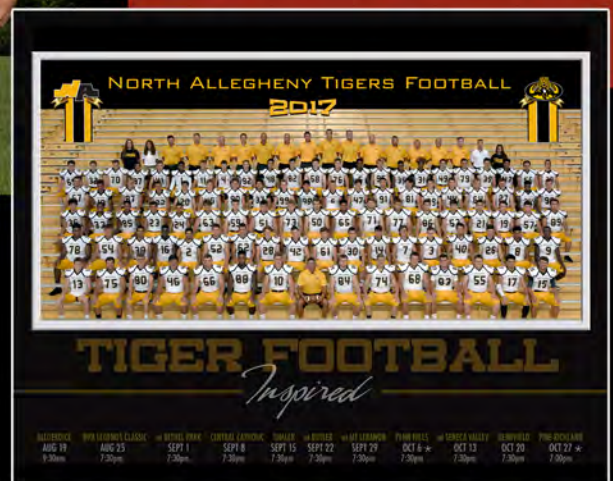

PHOTO DAY *We take care of everything*

Let the professionals at GameON take the stress out of preparing for your next Photo Day.

Photo Day is just the beginning for our photographers and graphic designers.

Throughout the year GameON will work with you on Game Day Program Covers, Senior Posters, Senior Night Gifts, Banners, and Banquet Program Covers

Band of Brothers

Our team designs and custom Personalized MemoryMates are a Trademark of GameON