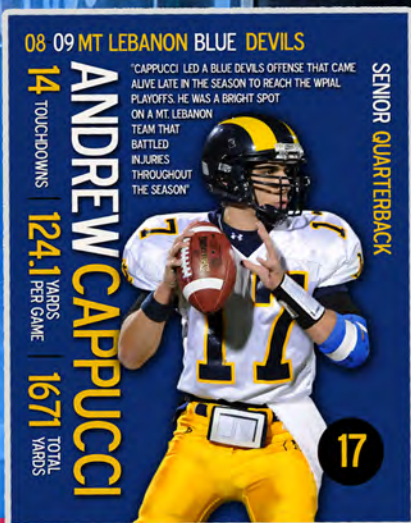

10085 11x14 - 16x20