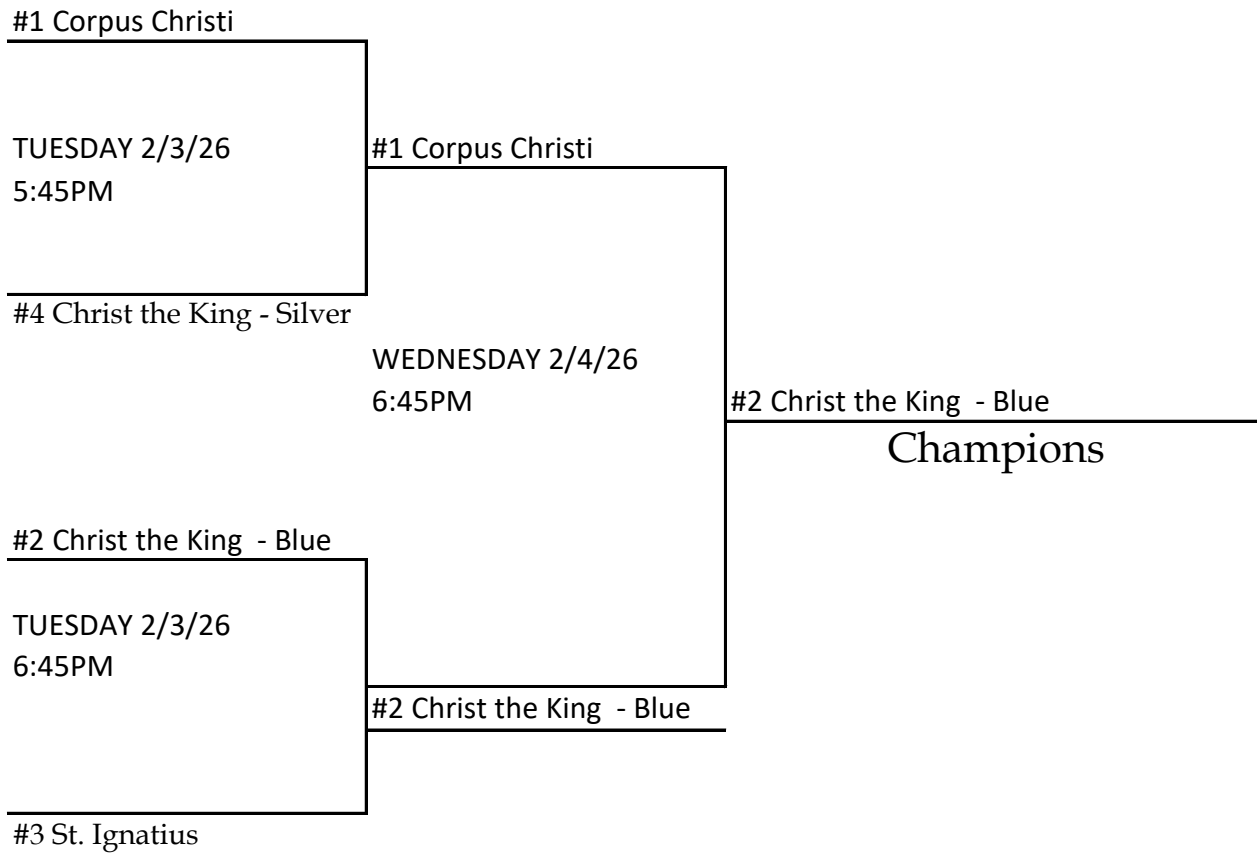

BRILEY SHIRAH BASKETBALL TOURNAMENT BRACKET

D6 GIRLS

ALL GAMES WILL BE PLAYED AT MCGILL